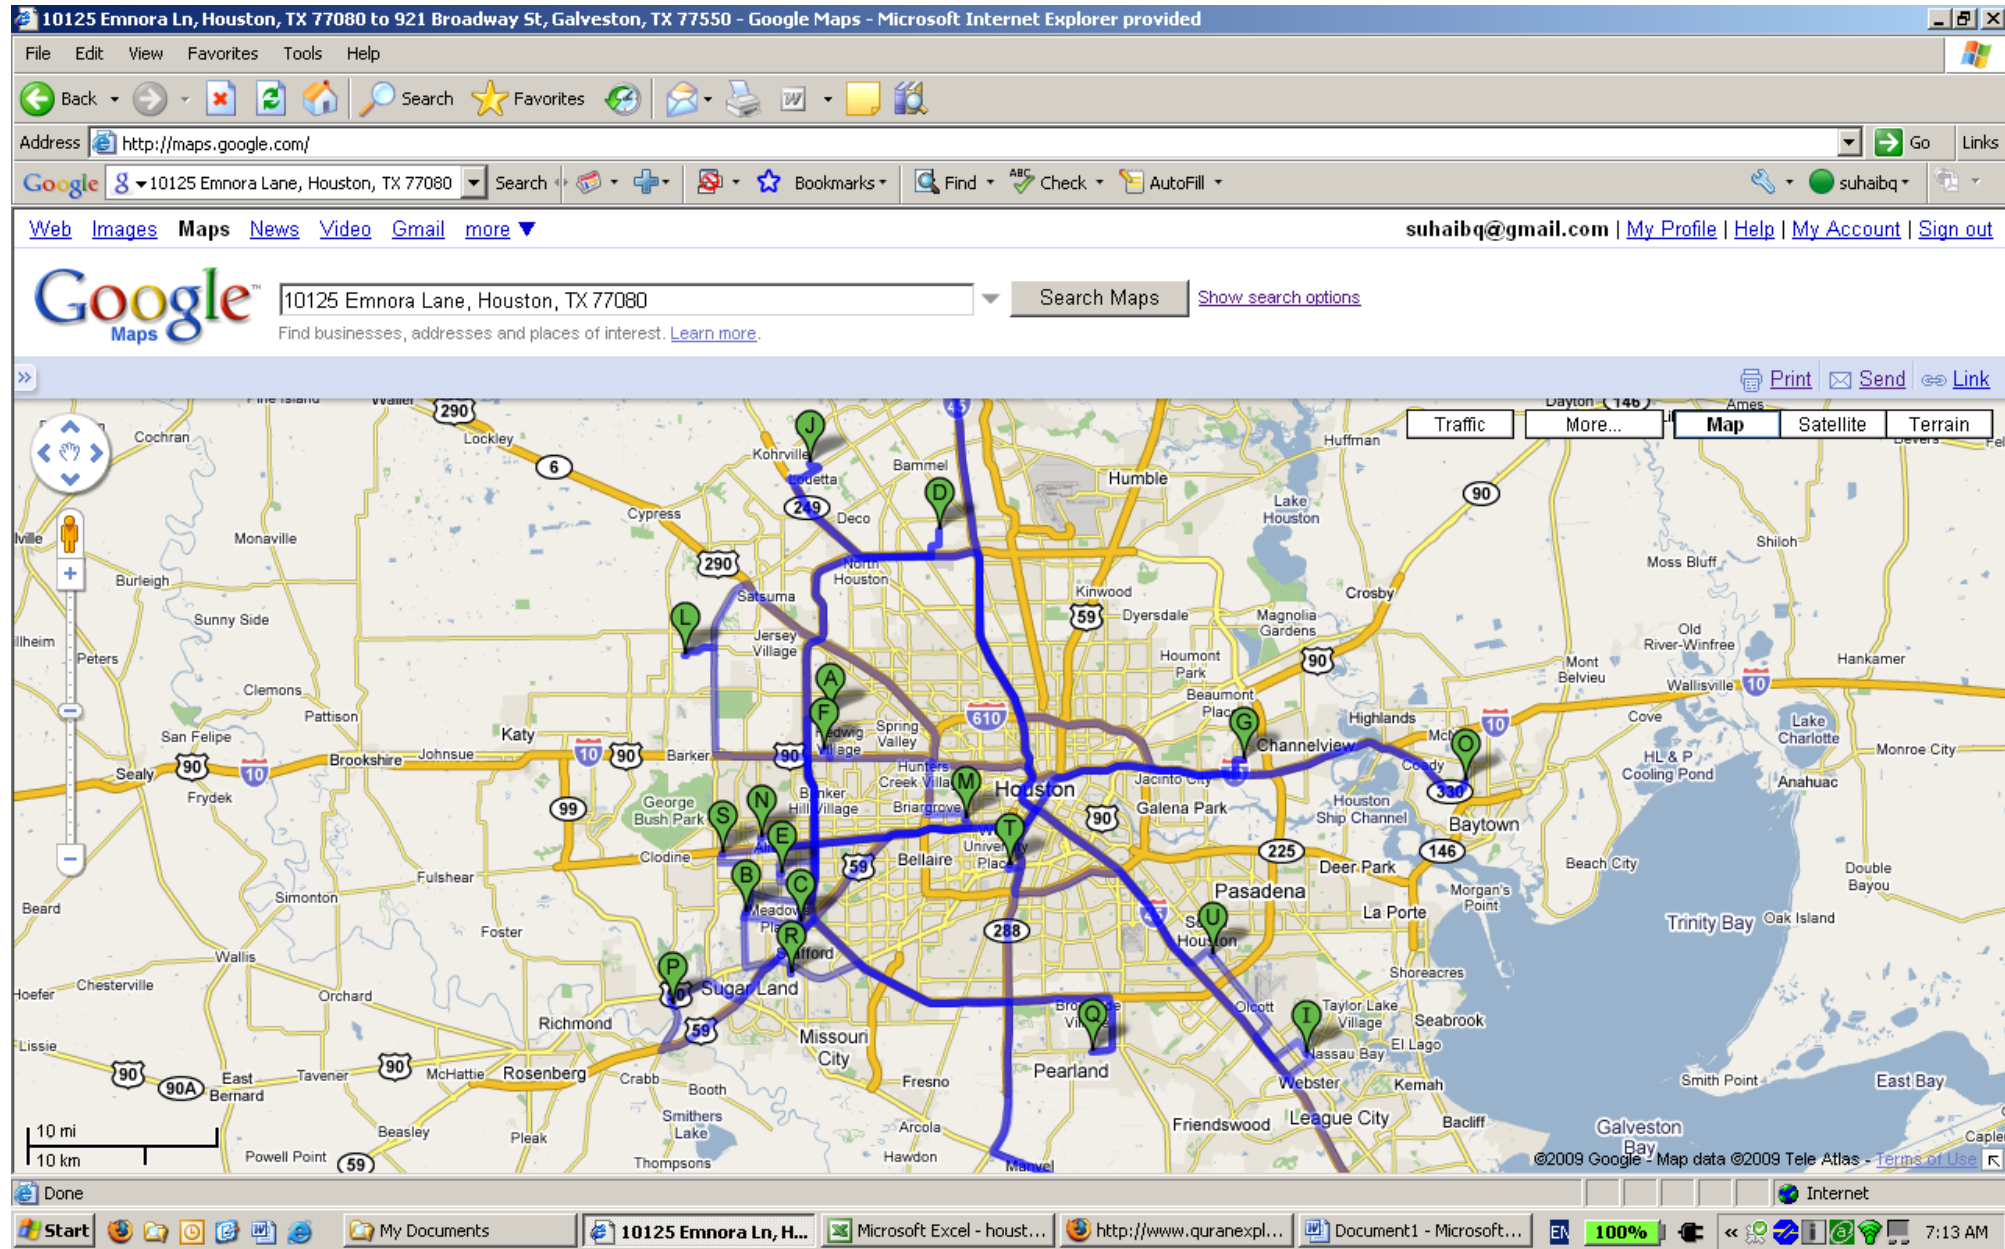

# Mosques and Islamic Centers in Houston

On Map	Name	Address	Remark
A	IRIC Foundation	10125 Emnora Lane, Houston, TX 77080	
B	Masjid Attaqwa	10415 Synott Road, Sugarland TX 77478	
C	Musalla	11246 S.Wilcrest, Houston TX 77099	